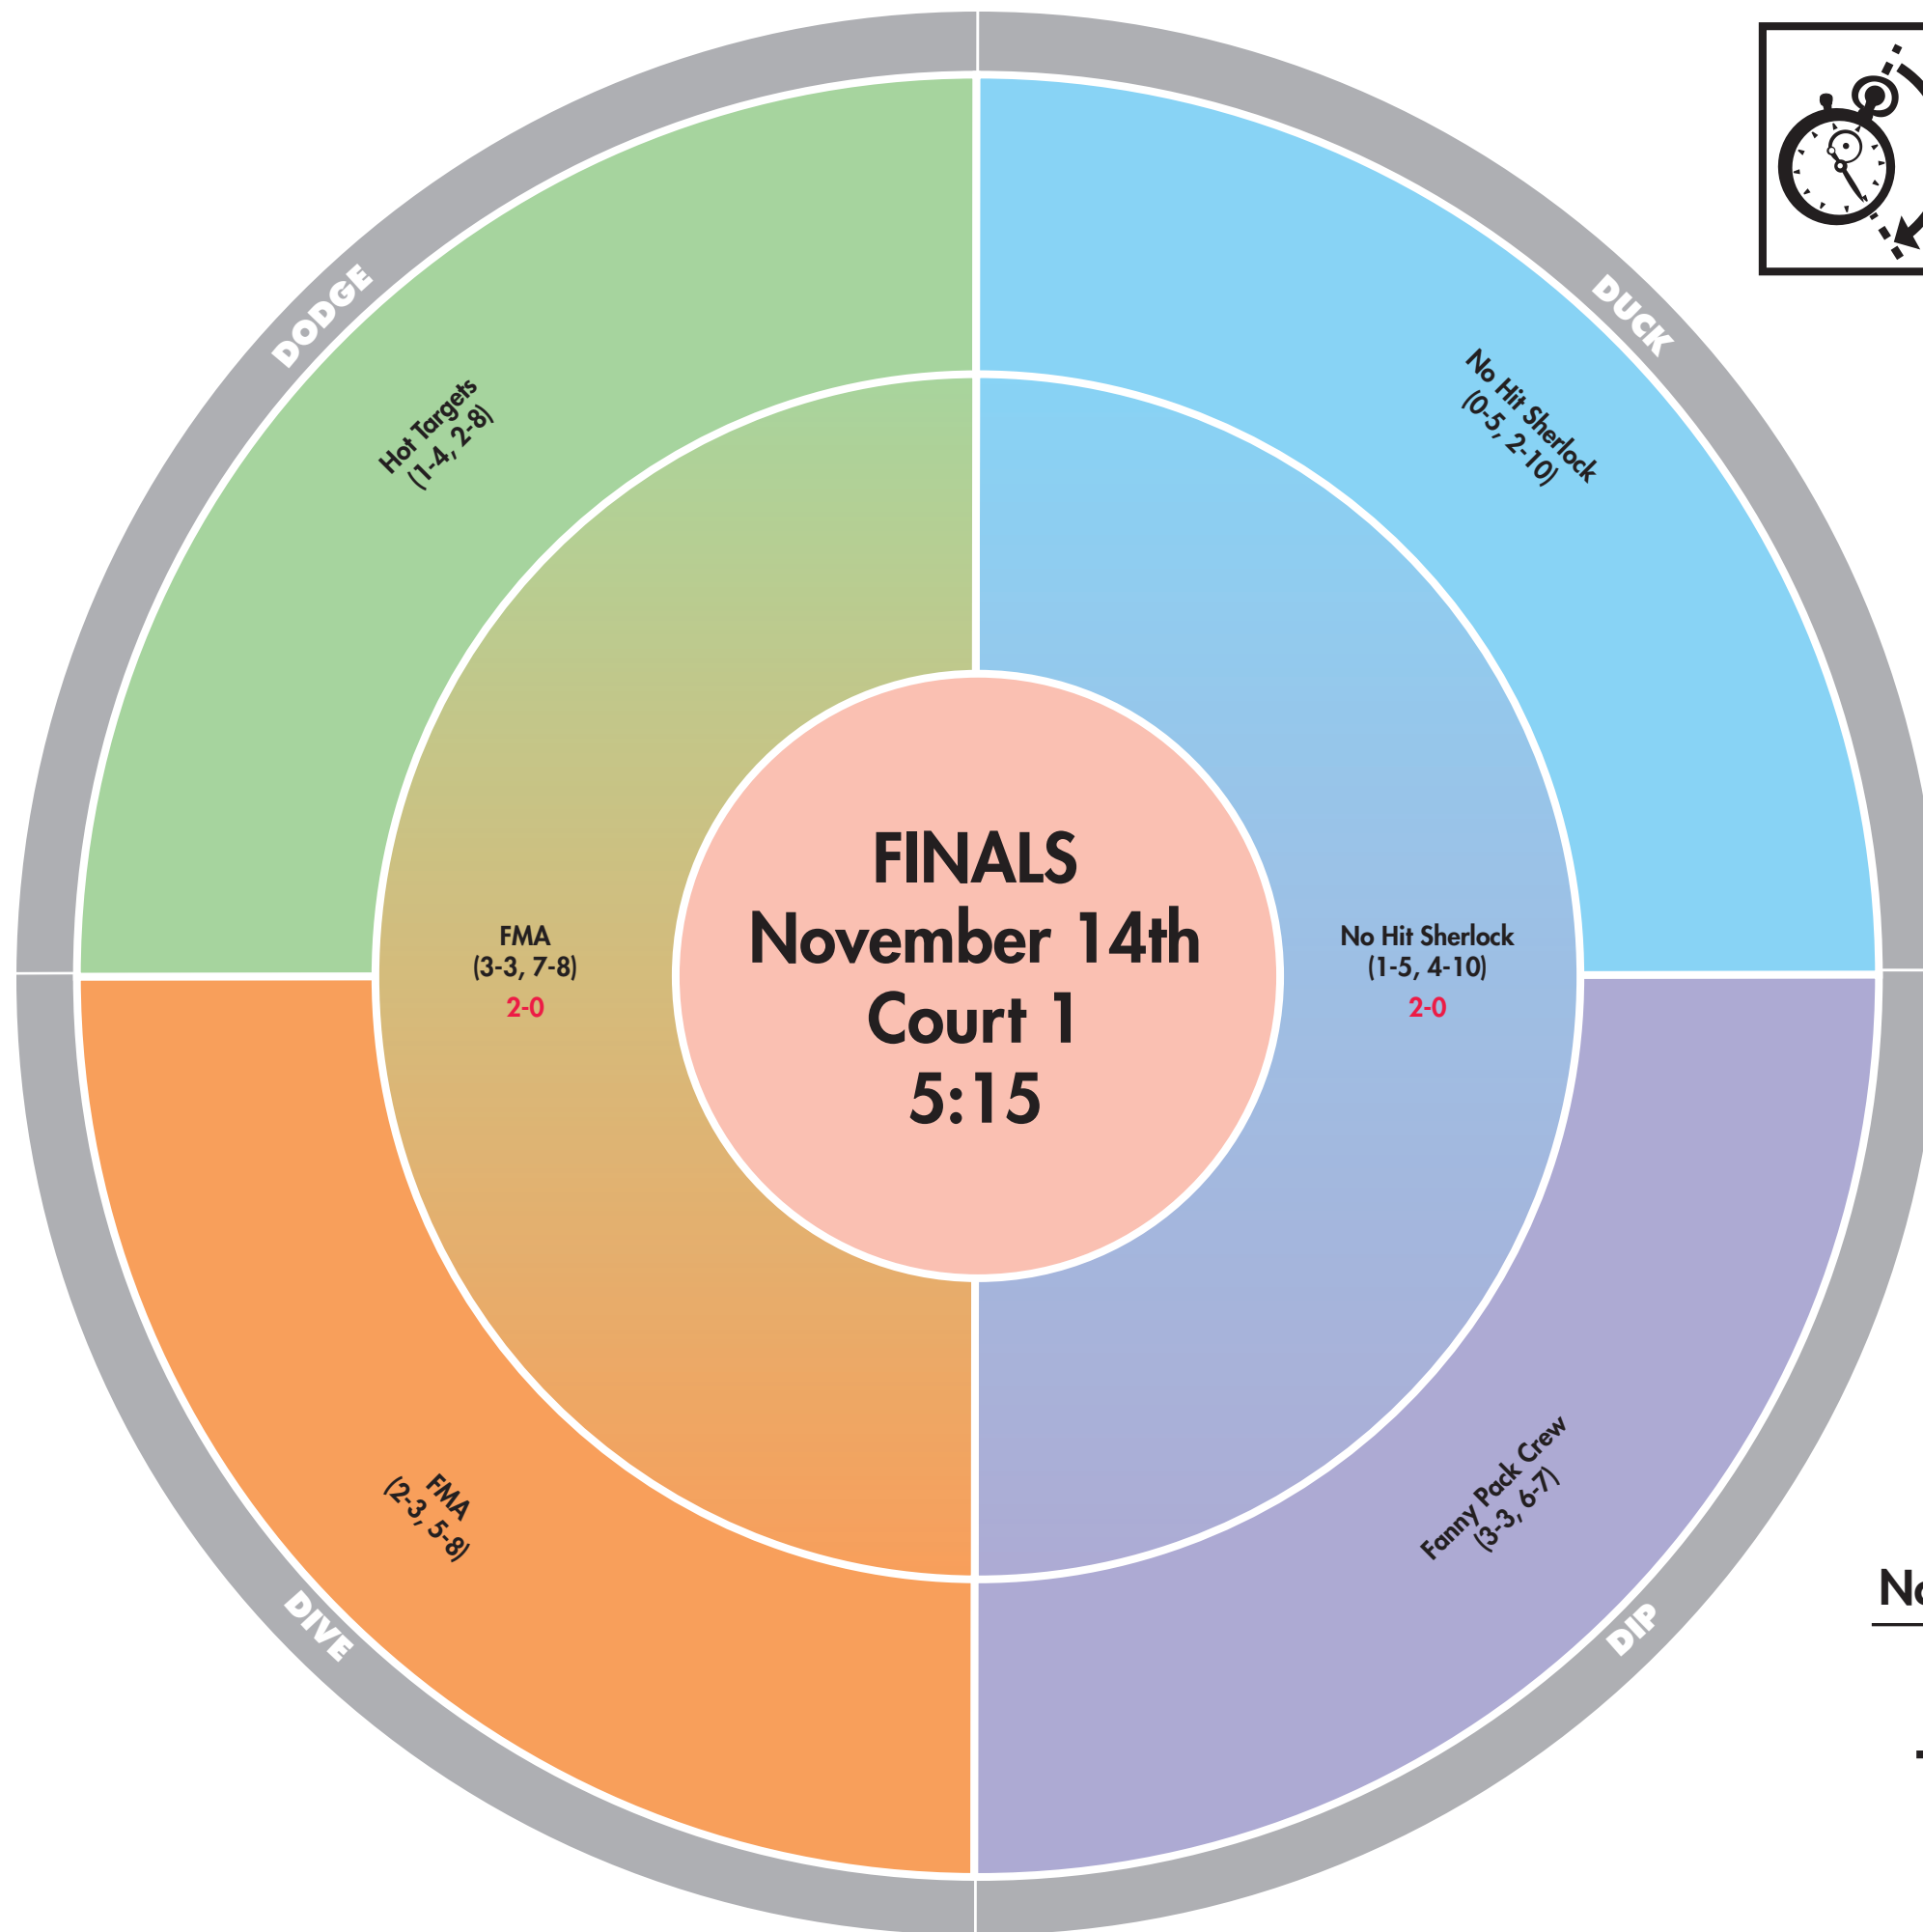

Proceeds Benefit:

Sponsored By:

EVERY 21 SECONDS
Someone is diagnosed with Diabetes.
Every 21 seconds there's a new reason to play.
WHO'S YOUR REASON?

No Hit Sherlock (2-5, 6-10)
2-0
2015
The Belles of 'ball
Champions