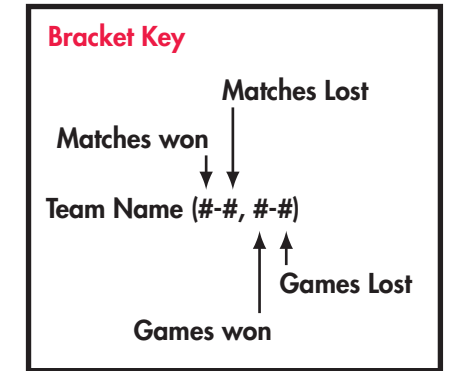

Proceeds Benefit:

Sponsored By:

EVERY 21 SECONDS
Someone is diagnosed with Diabetes.
Every 21 seconds there's a new reason to play.
WHO'S YOUR REASON?

No Hit Sherlock (2-5, 6-10)
2-0
2015
The Belles of 'ball
Champions