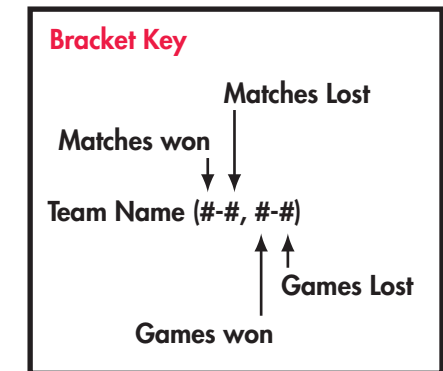

Proceeds Benefit:

Sponsored By:

EVERY 21 SECONDS
 Someone is diagnosed with Diabetes.
 Every 21 seconds there's a new reason to play.
WHO'S YOUR REASON?

Grapevine (6-0, 12-1)
 2-1
2024
Senior Circuit
Dodgeball Champions