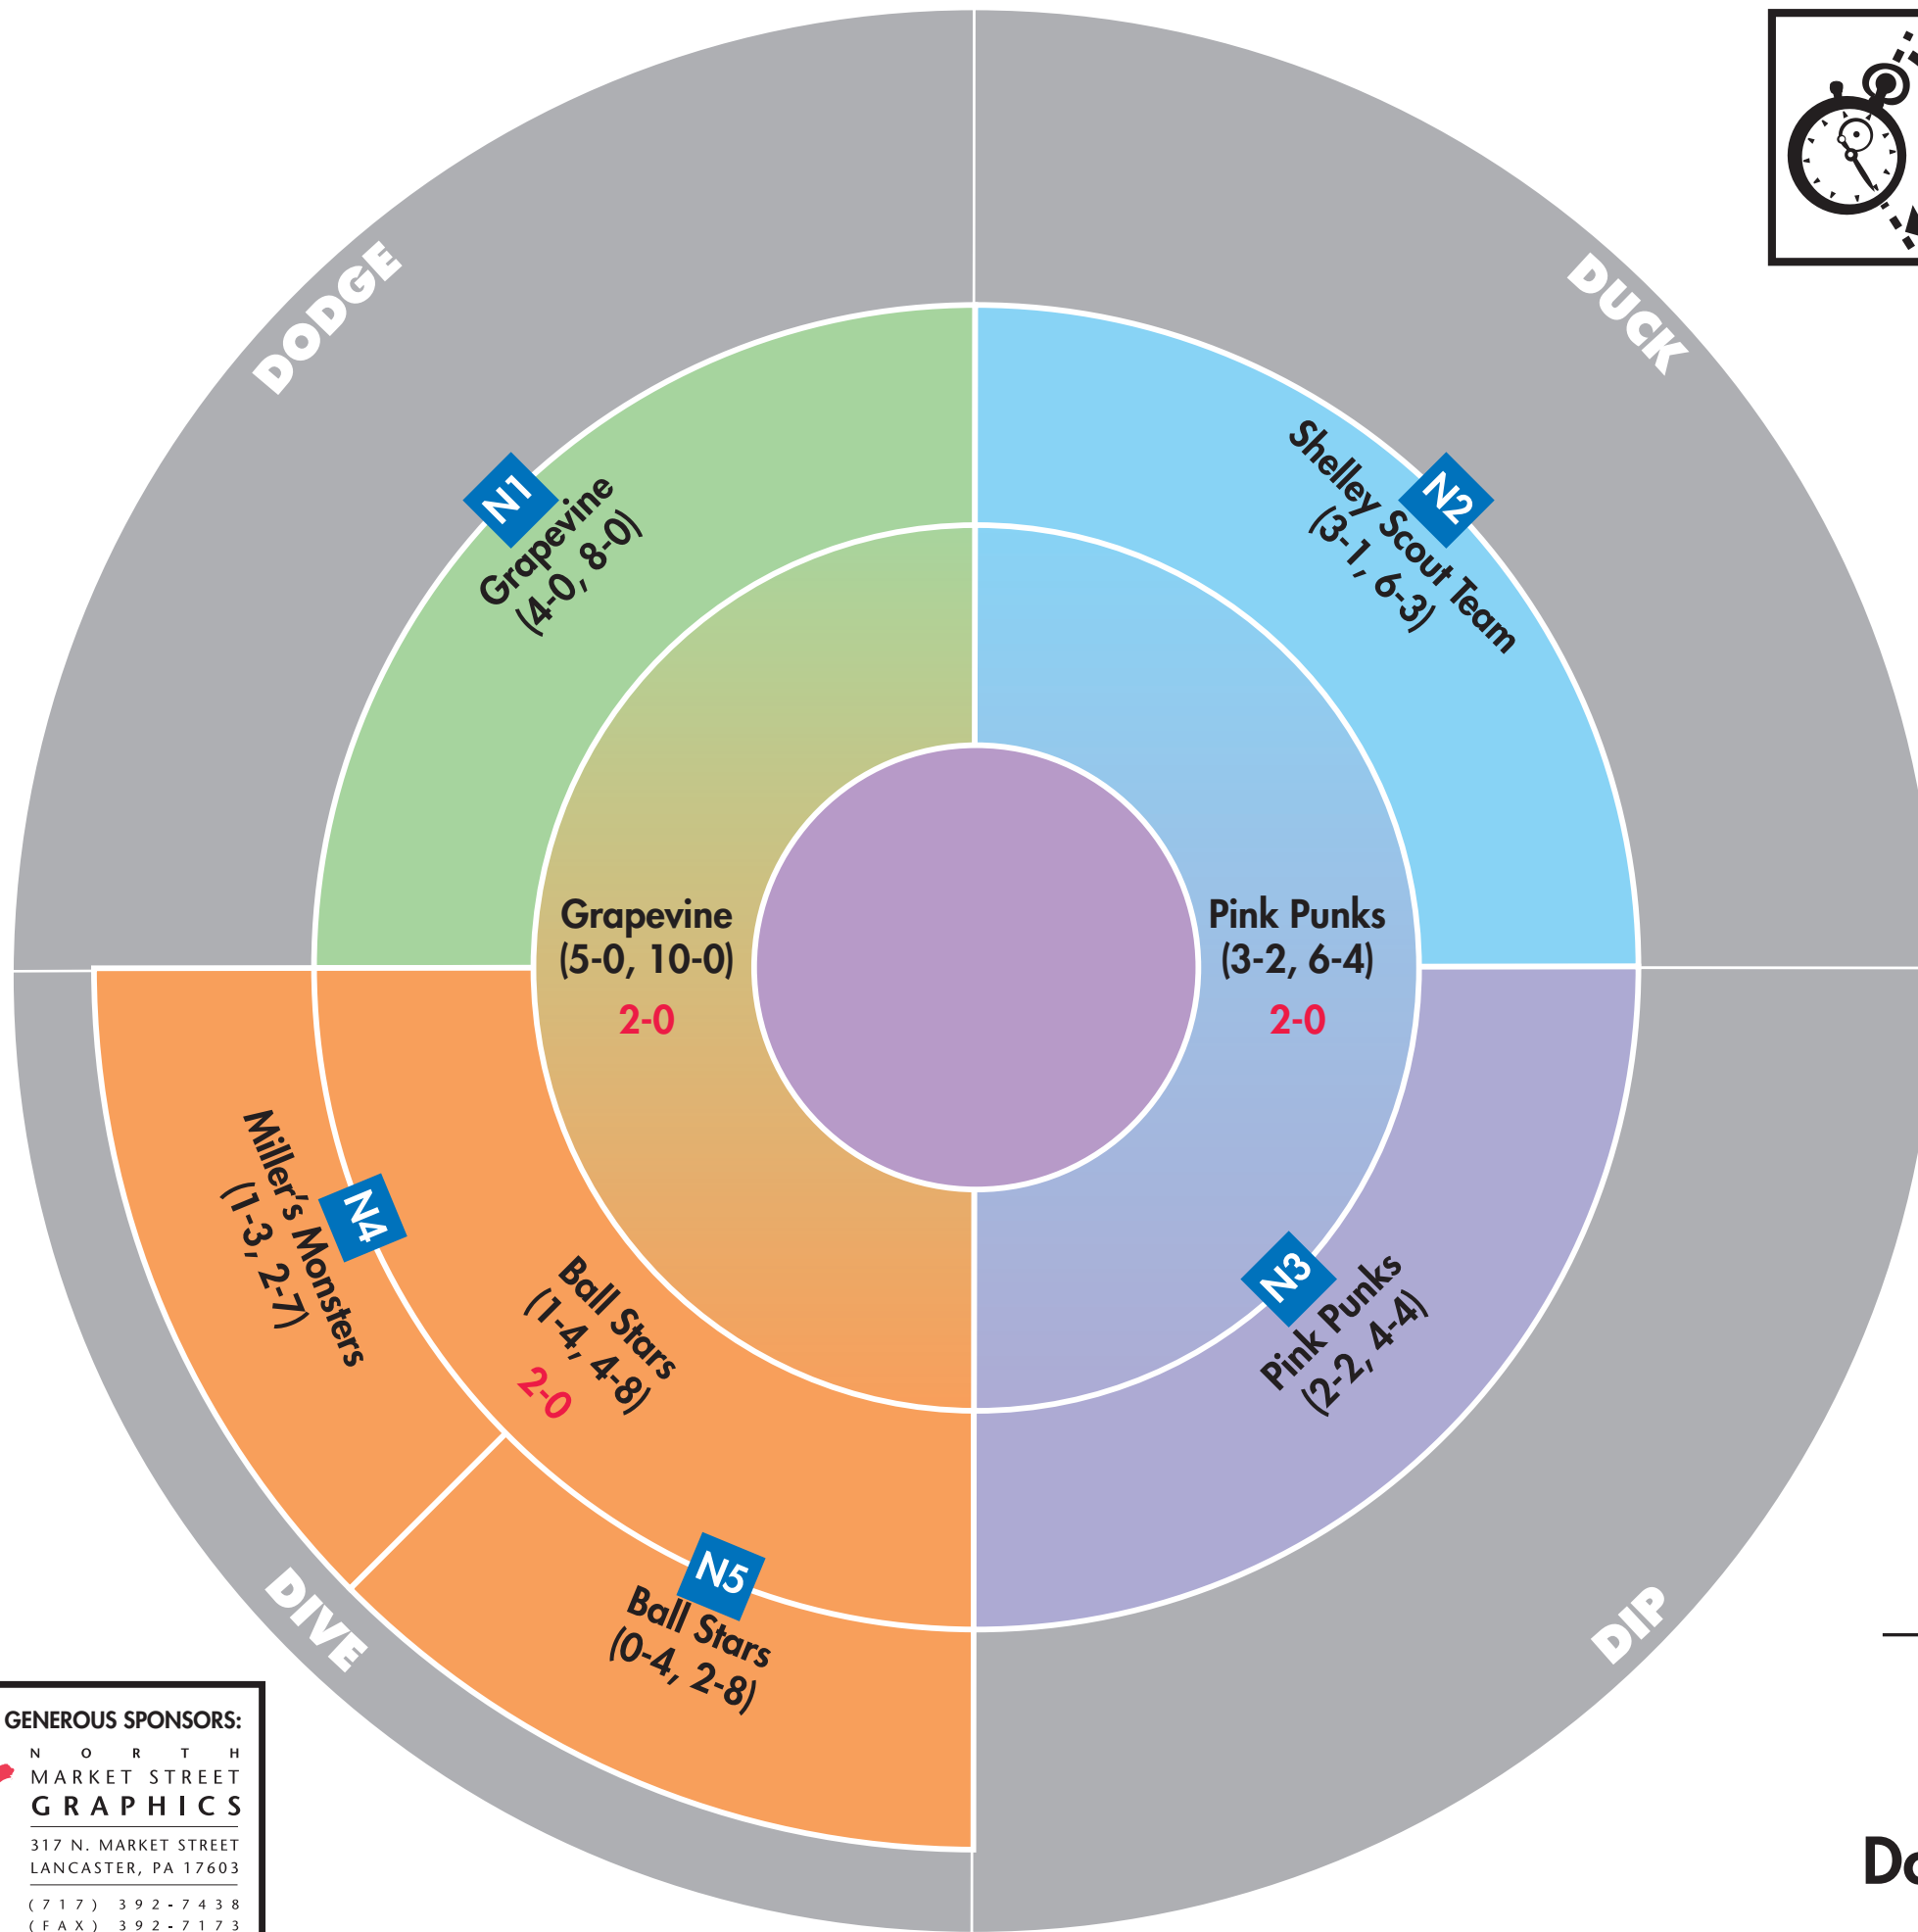

Proceeds Benefit:

Sponsored By:

EVERY 21 SECONDS
 Someone is diagnosed with Diabetes.
 Every 21 seconds there's a new reason to play.
WHO'S YOUR REASON?

Grapevine (6-0, 12-1)
 2-1
2024
Senior Circuit
Dodgeball Champions

THE DODGEBALL TOURNAMENT THANKS ONE OF OUR GENEROUS SPONSORS:

N O R T H
M A R K E T S T R E E T
G R A P H I C S

317 N. MARKET STREET
LANCASTER, PA 17603

(7 1 7) 3 9 2 - 7 4 3 8

(F A X) 3 9 2 - 7 1 7 3

N O R T H
M A R K E T S T R E E T
G R A P H I C S

317 N. MARKET STREET
LANCASTER, PA 17603

(7 1 7) 3 9 2 - 7 4 3 8

(F A X) 3 9 2 - 7 1 7 3